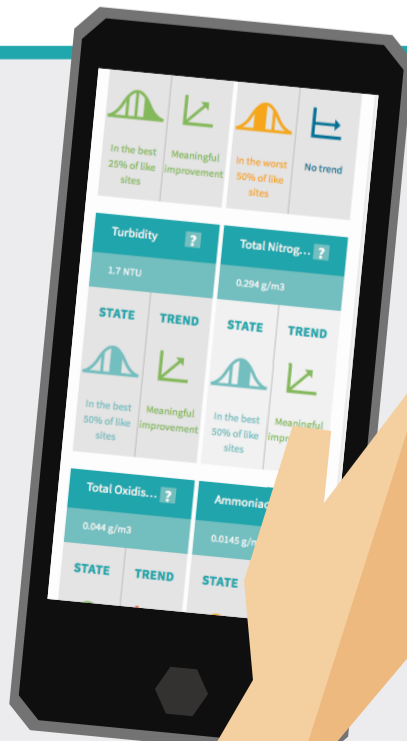

LAWA is a collaboration between Local Government's 16 regional and unitary councils, the Ministry for the Environment (MfE), and the Cawthron Institute.

It provides a wide range of information that will help New Zealanders make good choices about using and enjoying our highly valued resource – water.

www.lawa.org.nz